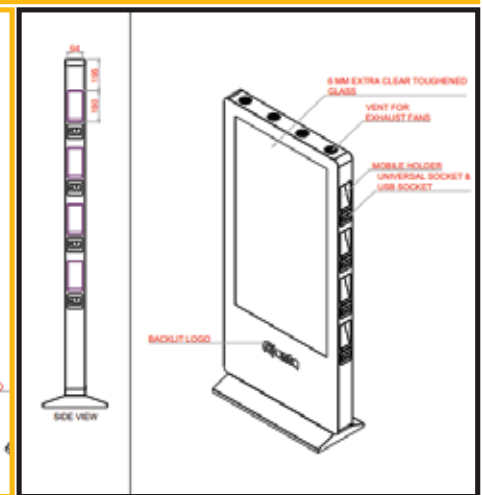

Powder Coating Booth

Painting Booth

UV Printing Machine

Makita Aluminium Cutting Machine

Argon Welding Machine

Co2 Welding Machine

To provide the top-notch quality product to our client Jyoti Group has invested a lot in machinery and equipment facility which is a backbone for manufacturing the high end retail fixture's. We regularly uses all the available CNC machines through which we get the highly finished product as per international standards. All the CNC machines have very high accuracy in its result these machines combine minimal use of space, easy operation and fast installation with excellent performance.