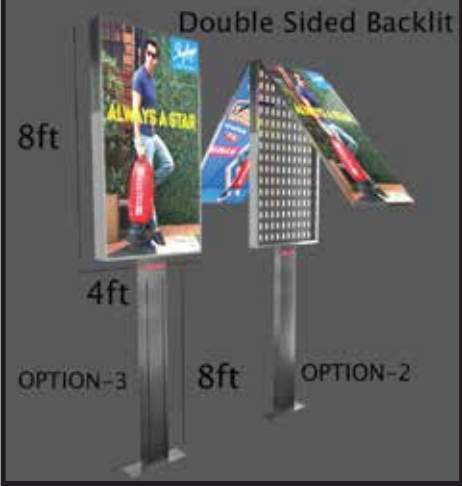

Powder Coating Booth

Painting Booth

UV Printing Machine

Makita Aluminium Cutting Machine

Argon Welding Machine

Co2 Welding Machine

To provide the top-notch quality product to our client Jyoti Group has invested a lot in machinery and equipment facility which is a backbone for manufacturing the high end retail fixture's. We regularly uses all the available CNC machines through which we get the highly finished product as per international standards. All the CNC machines have very high accuracy in its result these machines combine minimal use of space, easy operation and fast installation with excellent performance.