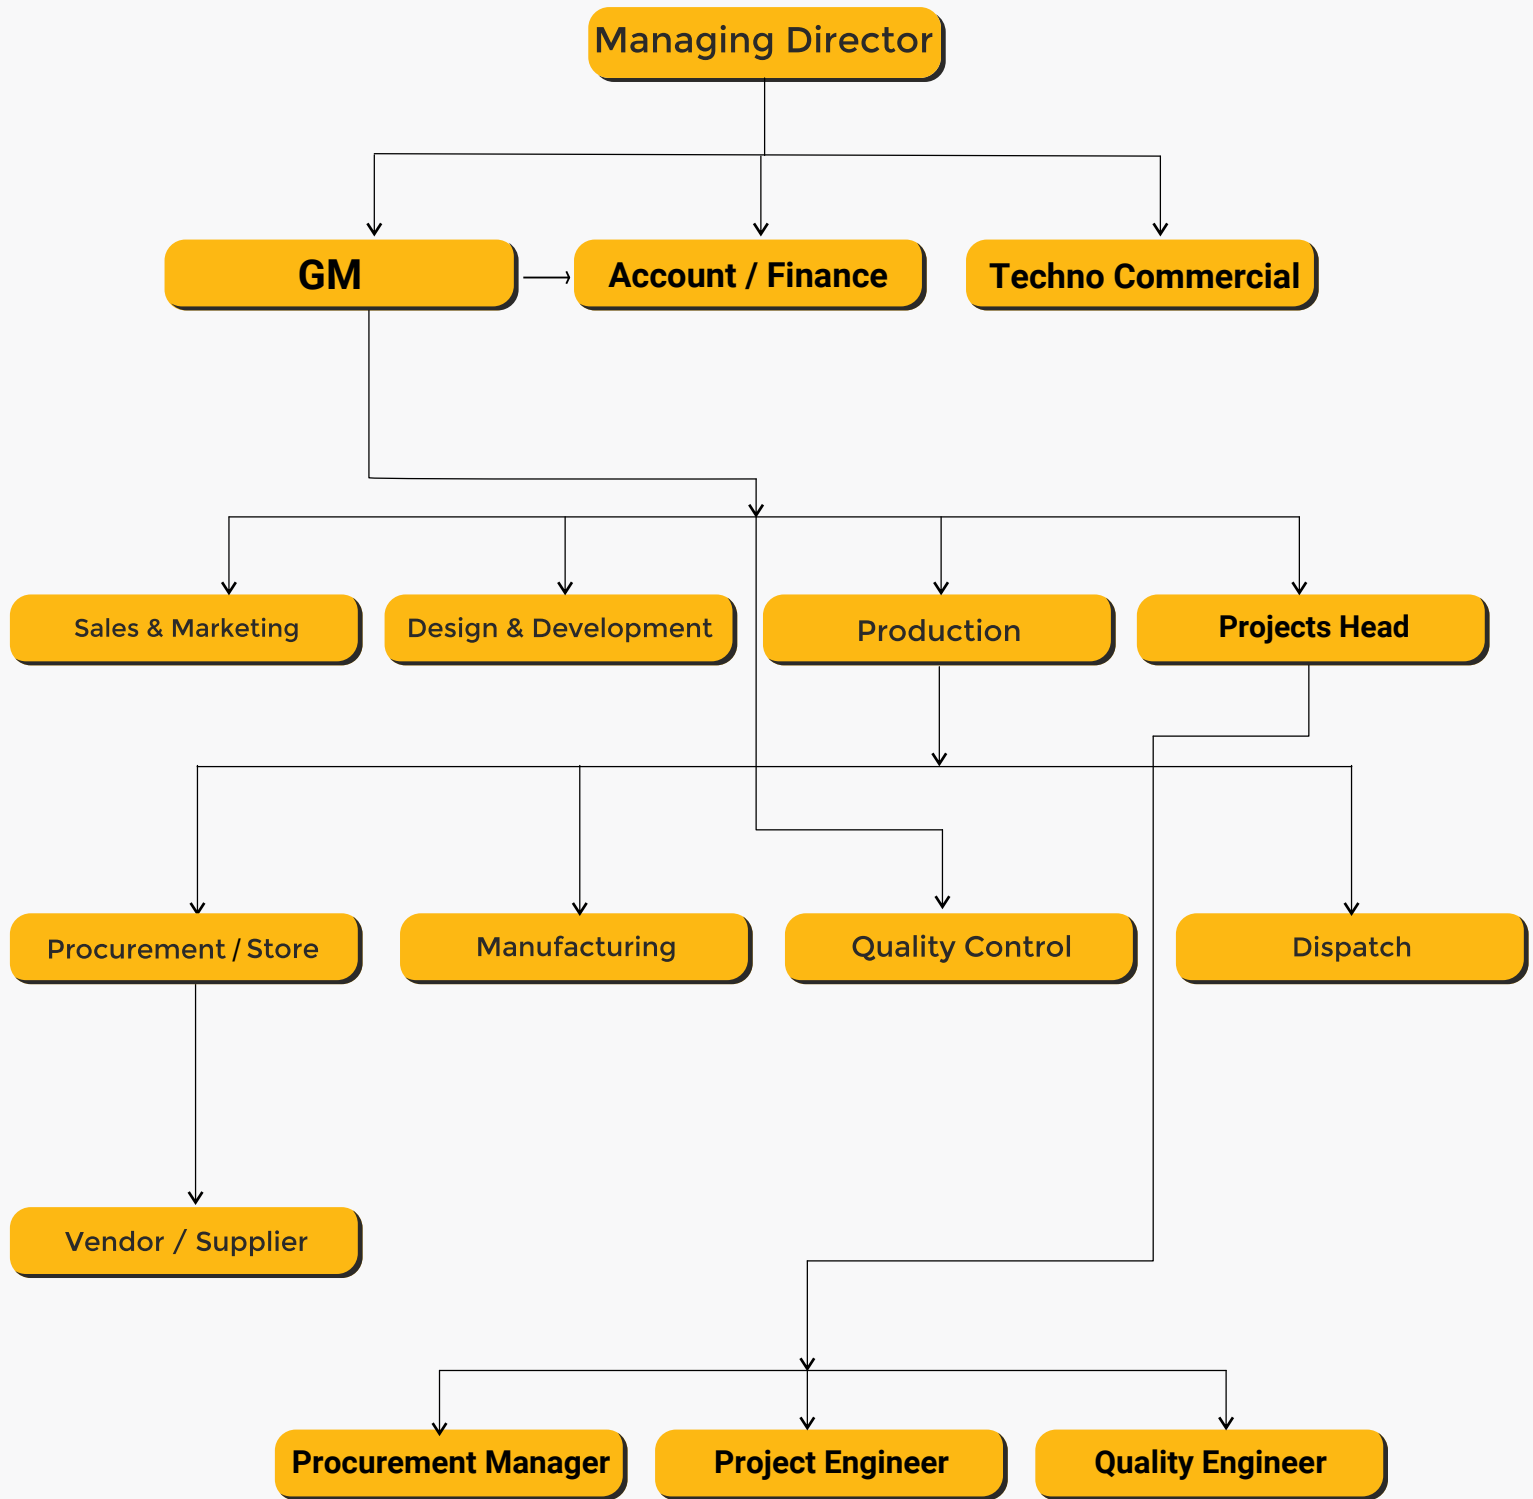

We have around 120 employees, including floor operators in our work departments, QC & engineering teams, and a Project Management team that provides services for clients. Our product line includes: SS, Aluminum, and Metal display products, PU finish HDF products, Modular furniture, and Corian products. We are a direct manufacturing factory. You can rest assured that your display will be made with the highest quality materials and good craftsmanship.

Jyoti Group is your reliable partner. We would like to develop the mutually rewarding partnership with our friends all over the world for a prosperous future.

Organization Chart

Organization Chart

CNC Router Cutting Machine