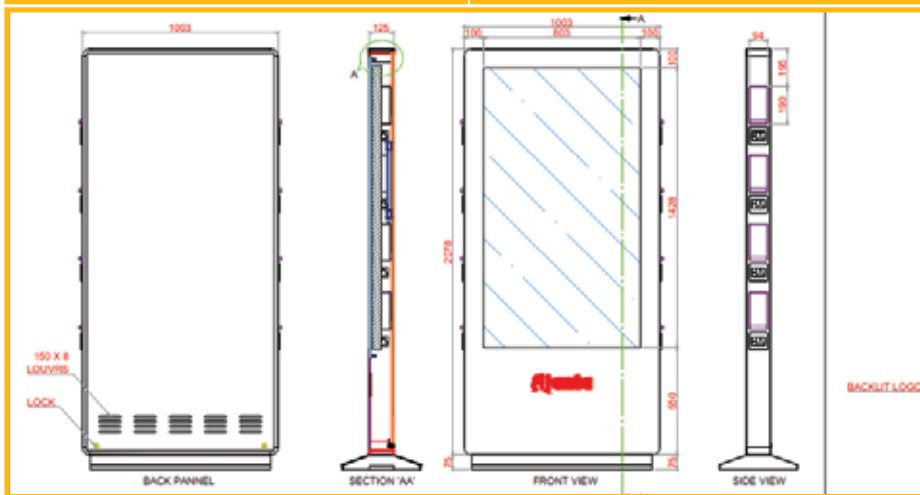

Powder Coating Booth

Painting Booth

UV Printing Machine

Makita Aluminium Cutting Machine

Argon Welding Machine

Co2 Welding Machine

To provide the top-notch quality product to our client Jyoti Group has invested a lot in machinery and equipment facility which is a backbone for manufacturing the high end retail fixture's. We regularly uses all the available CNC machines through which we get the highly finished product as per international standards. All the CNC machines have very high accuracy in its result these machines combine minimal use of space, easy operation and fast installation with excellent performance.